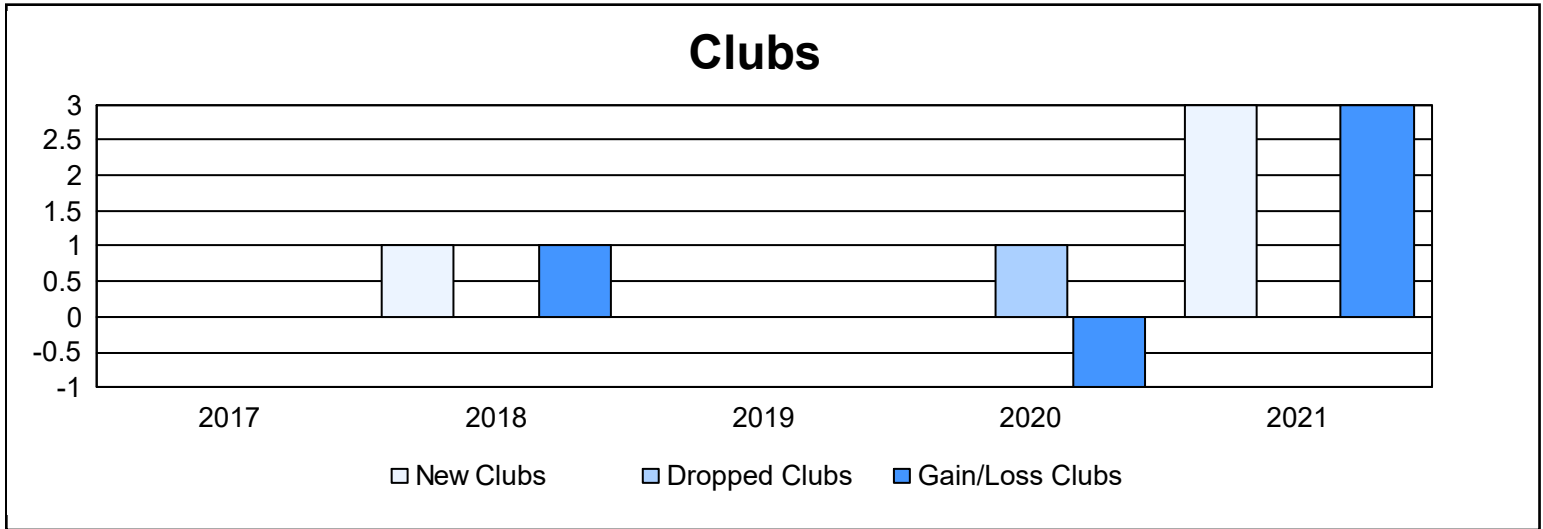

Year	New Clubs	Dropped Clubs	Gain/ Loss Clubs	New Members	Charter Members	Reinstate Members	Transfer Members	Total Member Added	Total Members Dropped	Gain/ Loss Members
2016-2017	0	0	0	129	0	3	4	136	150	-14
2017-2018	1	0	1	100	22	4	8	134	122	12
2018-2019	0	0	0	86	0	3	19	108	197	-89
2019-2020	0	1	-1	109	1	23	13	146	169	-23
2020-2021	3	0	3	45	61	5	7	118	97	21
<b>Average</b>	<b>1</b>	<b>0</b>	<b>1</b>	<b>94</b>	<b>17</b>	<b>8</b>	<b>10</b>	<b>128</b>	<b>147</b>	<b>-19</b>

### Membership Composition June 2021 Cumulative