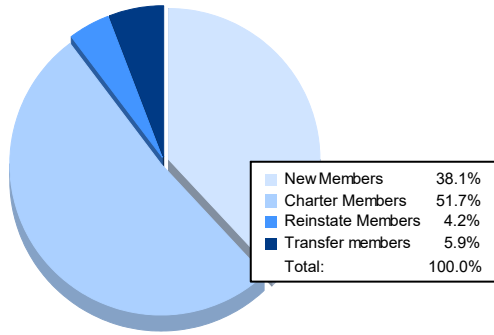

Year	New Clubs	Dropped Clubs	Gain/ Loss Clubs	New Members	Charter Members	Reinstate Members	Transfer Members	Total Member Added	Total Members Dropped	Gain/ Loss Members
2016-2017	0	0	0	129	0	3	4	136	150	-14
2017-2018	1	0	1	100	22	4	8	134	122	12
2018-2019	0	0	0	86	0	3	19	108	197	-89
2019-2020	0	1	-1	109	1	23	13	146	169	-23
2020-2021	3	0	3	45	61	5	7	118	97	21
<b>Average</b>	<b>1</b>	<b>0</b>	<b>1</b>	<b>94</b>	<b>17</b>	<b>8</b>	<b>10</b>	<b>128</b>	<b>147</b>	<b>-19</b>

### Membership Composition June 2021 Cumulative

### Gender Composition June 2021 Cumulative