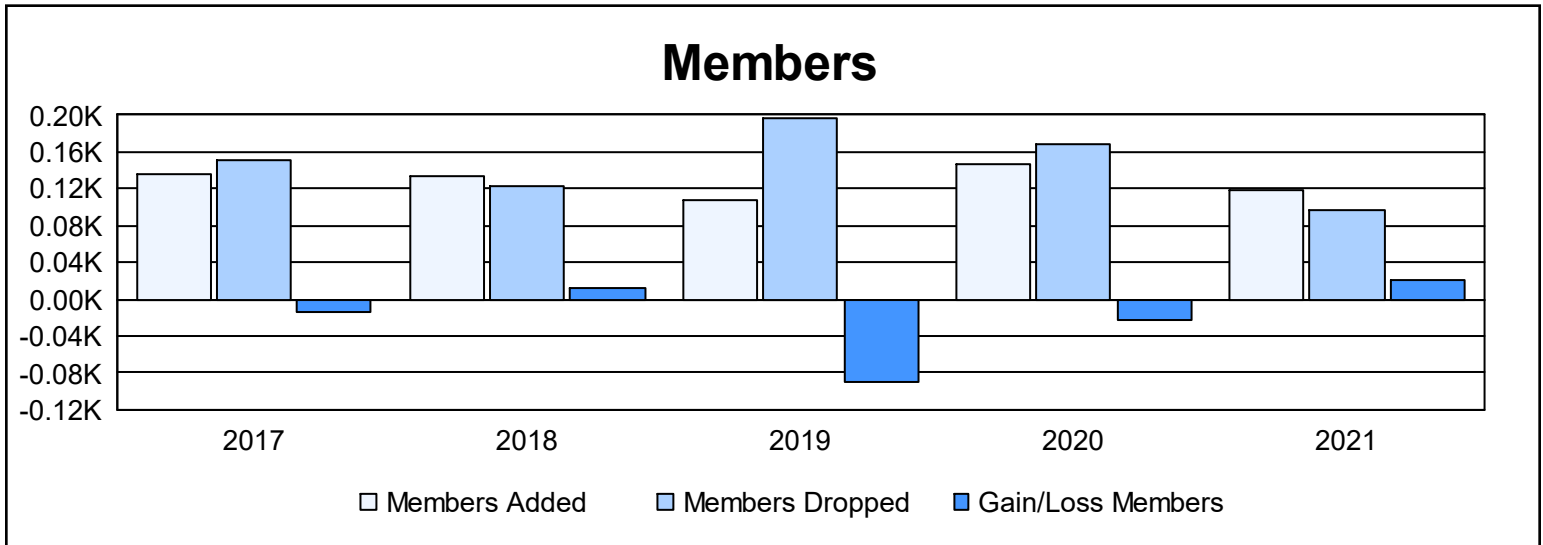

Year	New Clubs	Dropped Clubs	Gain/ Loss Clubs	New Members	Charter Members	Reinstate Members	Transfer Members	Total Member Added	Total Members Dropped	Gain/ Loss Members
2016-2017	0	0	0	129	0	3	4	136	150	-14
2017-2018	1	0	1	100	22	4	8	134	122	12
2018-2019	0	0	0	86	0	3	19	108	197	-89
2019-2020	0	1	-1	109	1	23	13	146	169	-23
2020-2021	3	0	3	45	61	5	7	118	97	21
<b>Average</b>	<b>1</b>	<b>0</b>	<b>1</b>	<b>94</b>	<b>17</b>	<b>8</b>	<b>10</b>	<b>128</b>	<b>147</b>	<b>-19</b>

### Membership Composition June 2021 Cumulative